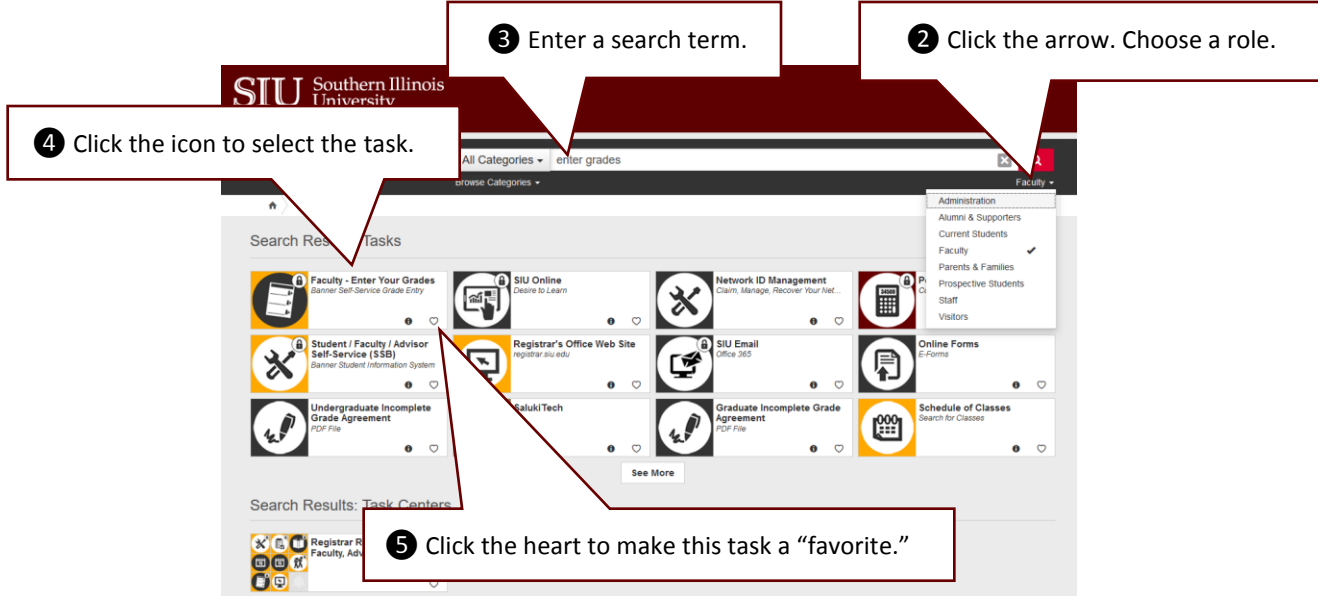

SIUC Office of Information Technology

SalukiNet Portal

Access [SalukiNet](#) and sign in. Then...

If you need help navigating the system, contact SalukiTech support 24 hours a day at (618) 453-5155 or salukitech@siu.edu.