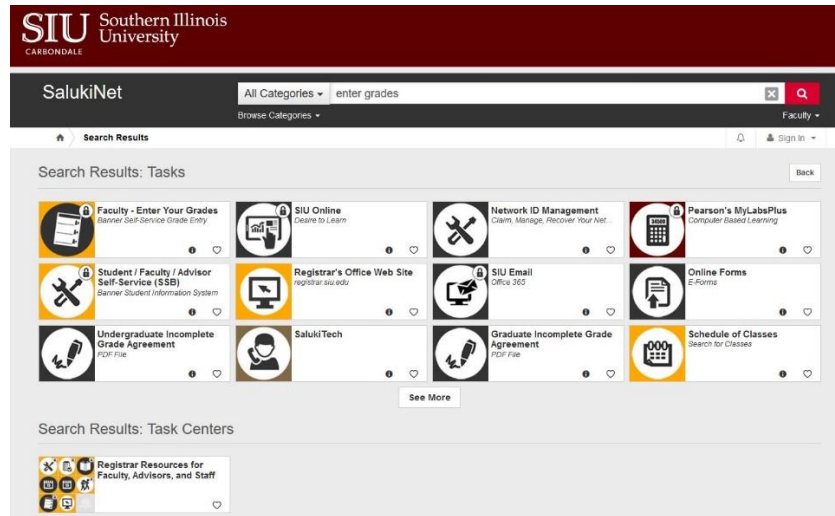

SIUC Office of Information Technology

SalukiNet Portal

Access [SalukiNet](#) and sign in. Then...

If you need help navigating the system, contact SalukiTech support 24 hours a day at (618) 453-5155 or salukitech@siu.edu.