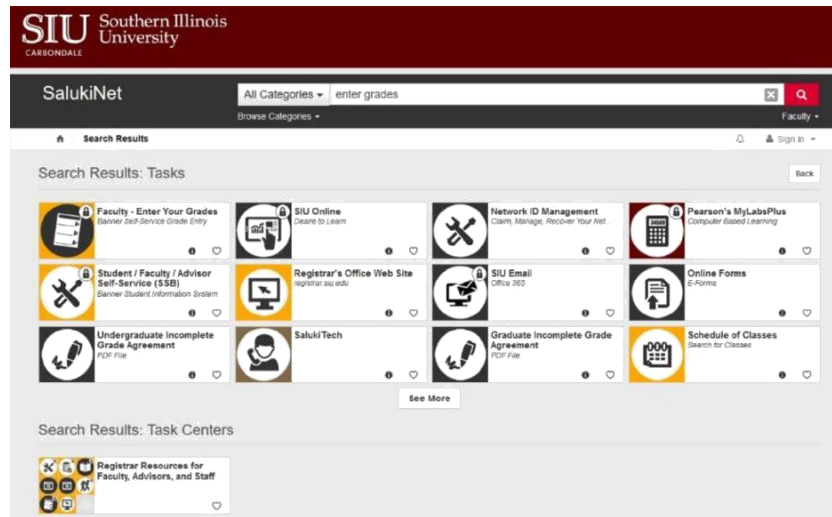

Access [SalukiNet](#) and sign in. Then...

If you need help navigating the system, contact SalukiTech support 24 hours a day at (618) 453-5155 or [salukitech@siu.edu](mailto:salukitech@siu.edu).