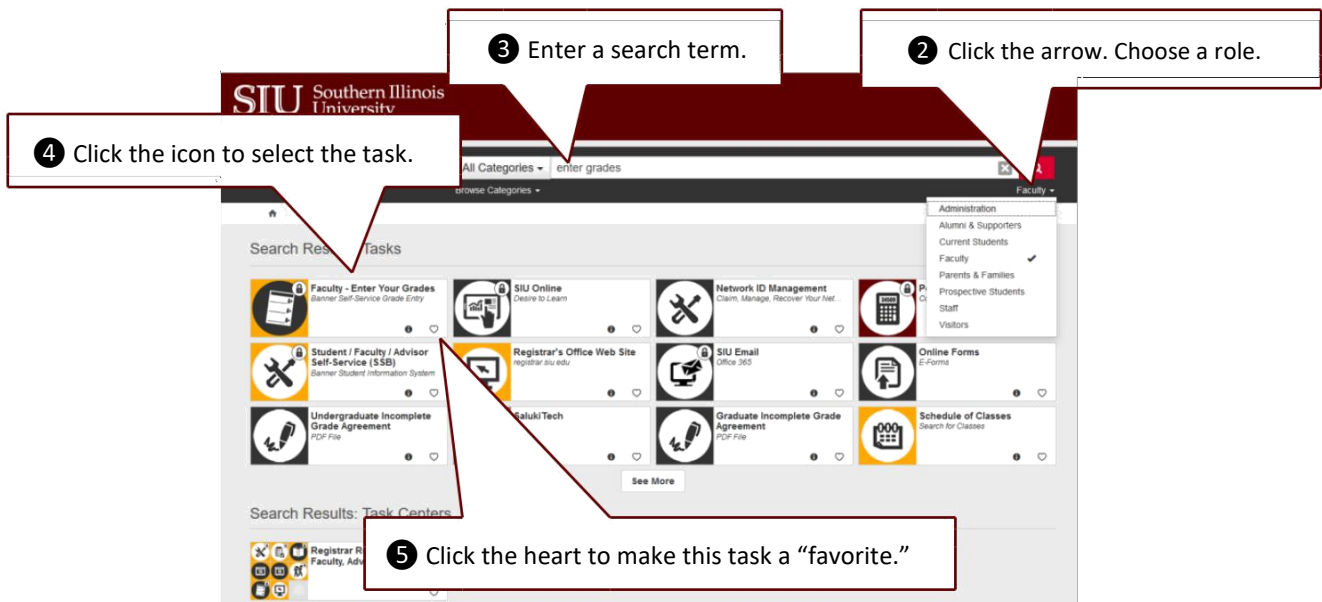

Access [SalukiNet](#) and sign in. Then...

If you need help navigating the system, contact SalukiTech support 24 hours a day at (618) 453-5155 or [salukitech@siu.edu](mailto:salukitech@siu.edu).